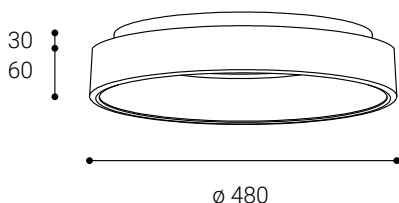

# BELLA 48, W

Product	
Name	BELLA 48, W
Code	1270131
Color	White
Category	Ceiling mounted
Power	
Power	40 W
Lumen output	2.430
Light source	LED
Color temperature	3.000
Information	
Color Rendering Index	80+
Chromatic stability	Mac Adam Step 3
Light beam angle	160°
Unified Glare Rating	>0,9
Efficiency	61 lm/W
Driver	Incl.
Electrical insulation class	□
Voltage	220V/240V
Frequency	50/60 Hz
Energetic efficiency	A+
LED Lifespan	>30.000h L70 B30
Other data	
Ingress Protection	IP20
Material	Polycarbonate/Aluminium

## EN

Round ceiling surface light fitting for interior mounting, equipped with SMD LEDs. Available in 2 different sizes in black and white color. Housing made of aluminium, opal diffuser made of PMMA.