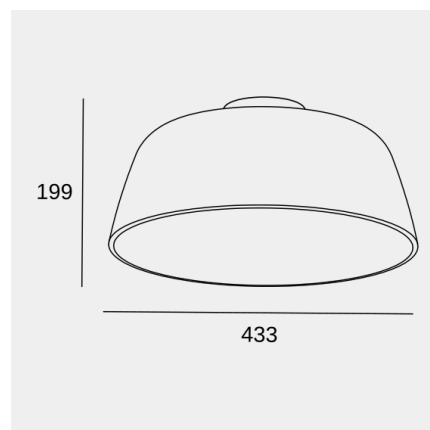

### Technical features

Luminaire total power: 15W

Lens / reflector angle: HORIZONTAL 162°

Structure material: Steel

Structure finish: Gold

Recommended light bulb: E27

Voltage / frequency: 100-240V/50-60Hz

Warranty: 5 años

### Luminotechnic features

Lampholder	Quantity	Light source power (W)
E27	1	Max. power 15W

Image may not match reference. LedsC4 reserves the right to amend any of the product's components. The data related to flux, power and colour temperature may be subject to changes made by the manufacturer.

## Miso Ø433mm

Manel Llusçà

Ceiling fixture Miso ø433mm E27 15 Gold 422lm

### Logistics

x 1

Net weight (kg): 2.1

Packaged weight (kg): 3.07

Packaging: 490mm x 490mm x  
235mm

Image may not match reference. LedsC4 reserves the right to amend any of the product's components. The data related to flux, power and colour temperature may be subject to changes made by the manufacturer.