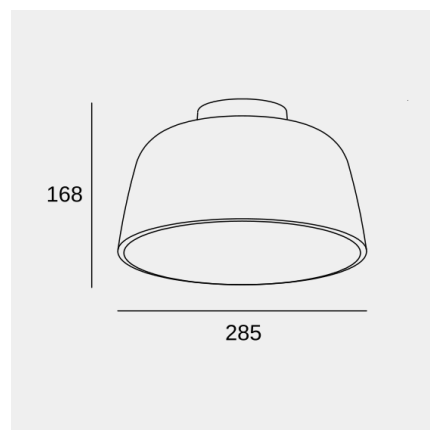

## Miso ø285mm

Manel Llusçà

Ceiling fixture Miso ø285mm E27 15 White 422lm

### Technical features

Luminaire total power: 15W

Lens / reflector angle: HORIZONTAL 162°

Structure material: Steel

Structure finish: White

Recommended light bulb: E27

Voltage / frequency: 100-240V/50-60Hz

Warranty: 5 años

### Luminotechnic features

Lampholder	Quantity	Light source power (W)
E27	1	Max. power 15W

Image may not match reference. LedsC4 reserves the right to amend any of the product's components. The data related to flux, power and colour temperature may be subject to changes made by the manufacturer.