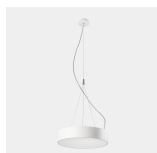

Caprice ø520mm

Ceiling fixture Caprice ø520mm LED 39.6 SW 2700-3000-4000K PHASE CUT Gold 3072lm

Technical features

- Luminaire total power: 39.6W
- Real lumens: 3072 (3000K)
- Real lm/W: 78
- Correlated Colour Temperature (CCT): SW 2700-3000-4000K
- Lens / reflector angle: HORIZONTAL 114°
- Structure material: Steel
- Structure finish: Gold
- Diffuser material: Acrylic
- Diffuser finish: White
- Voltage / frequency: 220-240V/50-60Hz
- Dimming protocol: PHASE CUT
- Power Factor: 0.92
- Useful life: 50,000h L80B20
- Warranty: 5 años

Caprice ø520mm

Ceiling fixture Caprice ø520mm LED 39.6 SW 2700-3000-4000K PHASE CUT Gold 3072lm

Logistics

x 3

Net weight (kg): 2.78

Packaged weight (kg): 4.55

Packaging: 575mm x 105mm x 575mm

Image may not match reference. LedsC4 reserves the right to amend any of the product's components. The data related to flux, power and colour temperature may be subject to changes made by the manufacturer.

Caprice ø520mm

Ceiling fixture Caprice ø520mm LED 39.6 SW 2700-3000-4000K PHASE CUT Gold 3072lm

Optional accessories

71-6196-14-14

White suspension kit

Structure material: Steel
Dimensions: Ø85 x NA x 20
Net weight (kg): 0.3