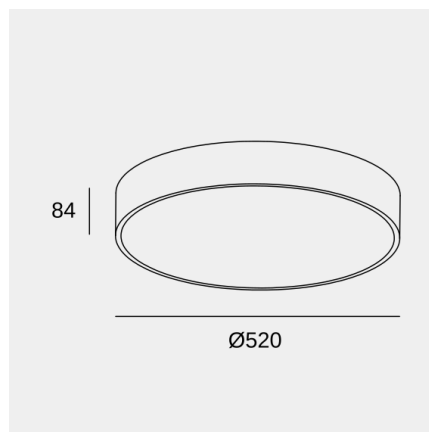

Caprice ø520mm

Ceiling fixture Caprice ø520mm LED 39.6 SW 2700-3000-4000K PHASE CUT Gold 3072lm

Technical features

- Luminaire total power: 39.6W
- Real lumens: 3072 (3000K)
- Real lm/W: 78
- Correlated Colour Temperature (CCT): SW 2700-3000-4000K
- Lens / reflector angle: HORIZONTAL 114°
- Structure material: Steel
- Structure finish: Gold
- Diffuser material: Acrylic
- Diffuser finish: White
- Voltage / frequency: 220-240V/50-60Hz
- Dimming protocol: PHASE CUT
- Power Factor: 0.92
- Useful life: 50,000h L80B20
- Warranty: 5 años

Luminotechnic features

- CRI: 90
- MacAdam steps: 5
- Photobiological risk: RGO

UGR		Lampholder	Quantity	Light source power (W)
S=0.250				
Ceiling / cavity	0.7	LED	1	36W
Walls	0.5			
Working Plane	0.2			
Room dimensions	X=4H, Y=8H			
UGR crosswise	22.1			
UGR lengthwise	21.9			

Caprice ø520mm

Ceiling fixture Caprice ø520mm LED 39.6 SW 2700-3000-4000K PHASE CUT Gold 3072lm

Logistics

x 3

Net weight (kg): 2.78

Packaged weight (kg): 4.55

Packaging: 575mm x 105mm x 575mm

Image may not match reference. LedsC4 reserves the right to amend any of the product's components. The data related to flux, power and colour temperature may be subject to changes made by the manufacturer.

Caprice ø520mm

Ceiling fixture Caprice ø520mm LED 39.6 SW 2700-3000-4000K PHASE CUT Gold 3072lm

Optional accessories

71-6196-14-14

White suspension kit

Structure material: Steel
Dimensions: Ø85 x NA x 20
Net weight (kg): 0.3