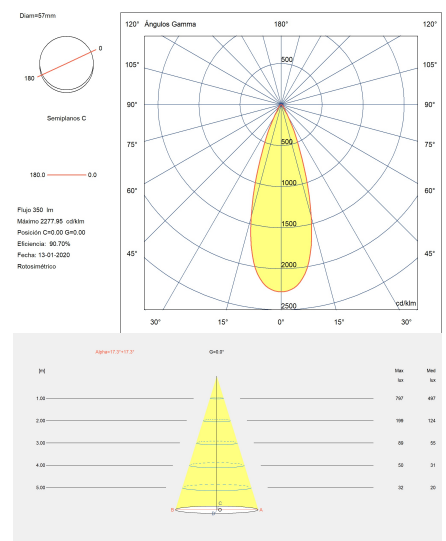

Simply 2 bodies

Josep Patsi

Spotlight Simply 2 bodies 16 Black 635lm

Technical features

Luminaire total power: 16W

Lens / reflector angle: MEDIUM 35°

Structure material: Aluminium, Steel

Structure finish: Black

Recommended light bulb: GU10

Voltage / frequency: 100-240V/50-60Hz

Warranty: 5 años

Easily recyclable luminaire

Luminotechnic features

Lampholder	Quantity	Light source power (W)
GU10	2	Max. power 8W

Photometric test performed with a standard bulb

Image may not match reference. LedsC4 reserves the right to amend any of the product's components. The data related to flux, power and colour temperature may be subject to changes made by the manufacturer.