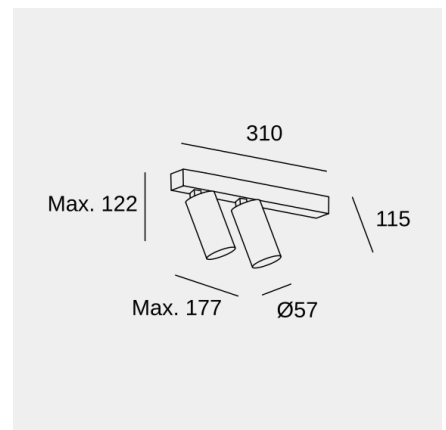

Simply 2 bodies

Josep Patsi

Spotlight Simply 2 bodies 16 Black 635lm

Technical features

Luminaire total power: 16W

Lens / reflector angle: MEDIUM 35°

Structure material: Aluminium, Steel

Structure finish: Black

Recommended light bulb: GU10

Voltage / frequency: 100-240V/50-60Hz

Warranty: 5 años

Easily recyclable luminaire

Luminotechnic features

Lampholder	Quantity	Light source power (W)
GU10	2	Max. power 8W

Photometric test performed with a standard bulb

Image may not match reference. LedsC4 reserves the right to amend any of the product's components. The data related to flux, power and colour temperature may be subject to changes made by the manufacturer.