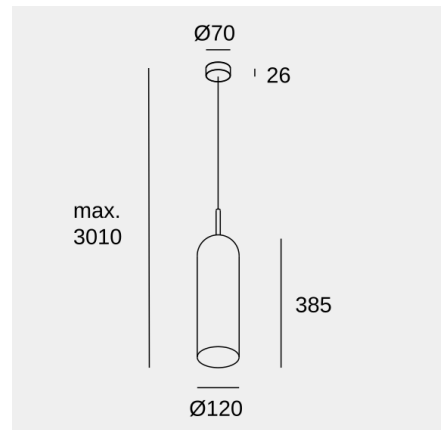

## Glam 385mm

Josep Patsi

Pendant Glam 385mm E14 9 Matte gold

### Technical features

- Luminaire total power: 9W
- Structure material: Steel
- Structure finish: Matte gold
- Diffuser material: Glass
- Diffuser finish: White
- Recommended light bulb: E14
- Voltage / frequency: 100-240V/50-60Hz
- Warranty: 5 años
- Easily recyclable luminaire

### Luminotechnic features

Lampholder	Quantity	Light source power (W)	Correlated Colour Temperature (CCT)
E14	1	Max. power 9W	-

Image may not match reference. LedsC4 reserves the right to amend any of the product's components. The data related to flux, power and colour temperature may be subject to changes made by the manufacturer.