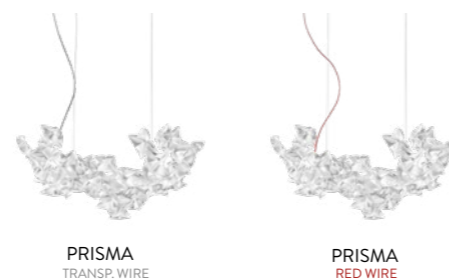

### HANAMI

Ø 12 cm x h. 3,2 cm (Ø 4-3/4" x h. 1-1/4")

Red wrapped electric wire - Available also with transparent cable  
*Cavo calzato rosso - Disponibile anche con cavo trasparente*

6m. cable kit must be ordered with lamp purchase  
*Kit Cavi da 6m da richiedere tassativamente in fase di ordine*

## FINISHES

PRODUCT	DIMENSION	COLOUR	CODE
<b>SUSPENSION LARGE</b> <b>Bulbs:</b>  10 X 5W G9 LED Dimmable <b>Made of:</b> Lentiflex® / Polycarbonate / Stainless Steel <b>With:</b> Red wrapped electric wire Available also with transparent cable <b>Weight:</b> net 6 - gross 15,4 lb <b>Package:</b> 38,6 x 20,1 x h 14,2 in	 <p>20-140 cm (8"-55")                      26 cm (10-1/4")                      60 cm (23-1/2")                      96 cm (37-3/4")</p>	PRISMA RED WIRE	HANSL00PRS01R00000US
		PRISMA TRSP WIRE	HANSL00PRS01T00000US
<b>SUSPENSION</b> <b>Bulbs:</b>  5 X 5W G9 LED Dimmable <b>Made of:</b> Lentiflex® / Polycarbonate / Stainless Steel <b>With:</b> Red wrapped electric wire Available also with transparent cable <b>Weight:</b> net 3,7 - gross 8,6 lb <b>Package:</b> 18,1 x 24 x h 13,4 in	 <p>20-140 cm (8"-55")                      25 cm (9-3/4")                      35 cm (13-3/4")                      53 cm (20-3/4")</p>	PRISMA RED WIRE	HANSS00PRS01RG9000US
		PRISMA TRSP WIRE	HANSS00PRS01TG9000US