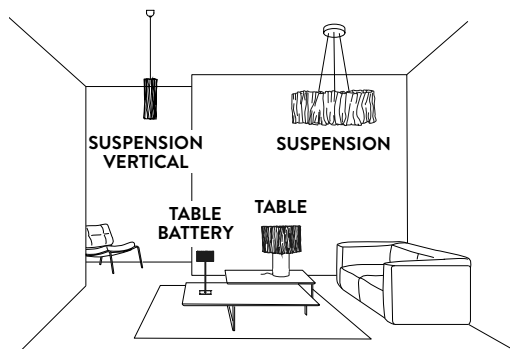

ACCORDÉON design by Marc Sadler

Compendium pages 166 / 170

PRODUCT	DIMENSION	COLOUR	CODE
SUSPENSION LED: 52W - 100-130V - 5.900 Lumen 2700 Kelvin or 3.000 Kelvin Dimmable with: Triac With: Hand modulated diffusor Made of: Lentiflex® / Goldflex® or Steelflex® Weight: net 8,8 - gross 13,2 lb Package: 24,8 x 25,2 x h 13,4 in		☐ WHITE - 2700K	ACRSM00WHT01T0027KUS
		☐ WHITE - 3000K	ACRSM00WHT01T0030KUS
		☐ SILVER - 2700K	ACRSM00SLV01T0027KUS
		☐ SILVER - 3000K	ACRSM00SLV01T0030KUS
		☐ GOLD - 2700K	ACRSM00GLD01T0027KUS
		☐ GOLD - 3000K	ACRSM00GLD01T0030KUS
		ADDITIONAL DIMMING SYSTEM DALI, CASAMBI, TRIAC UPON REQUEST	
SUSPENSION VERTICAL Bulbs E12: 1 X 10W LED Filament max Ø 5 cm / 2" Dimmable with: Dimmable bulbs With: Hand molded diffusor Black wrapped electric wire Made of: Lentiflex® / Brushed Goldflex® Weight: net 0,8 - gross 1,2 lb Package: 7,1 x 7,1 x h 13,8 in		☐ PRISMA	ACRSS00PRS01B00000US
		☒ GOLD	ACRSS00GLD01B00000US

CANOPY DETAILS

ACCORDÉON SUSPENSION

Ø 16 cm x h. 3,5 cm (Ø 6-1/4" x h.1-1/2")
6m. cable kit must be ordered with lamp purchase
Kit Cavi da 6m da richiedere tassativamente in fase di ordine

ACCORDÉON SUSPENSION VERTICAL

Ø 5,5 cm x h. 5 cm (Ø 2-1/4" x h. 2")
6m. cable kit must be ordered with lamp purchase
Kit Cavi da 6m da richiedere tassativamente in fase di ordine

Multiple installation kit on request
Kit di installazione multipla su richiesta

ACCORDÉON ENTIRE COLLECTION