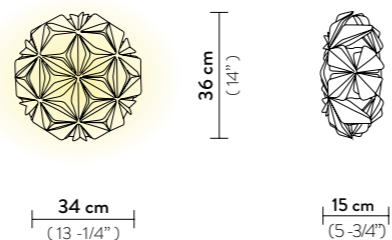

## LA VIE CEILING/WALL MINI

Light Source: 2 X 6W E14 LED Filament Bulbs

Dimmable: with dimmable bulbs

Materials: Opalflex®, Lentiflex®

With: Magnetic hanging System

Weight: net 0,74 Kg - gross 1,2 Kg

Packaging: 36 x 38 x h. 15 cm