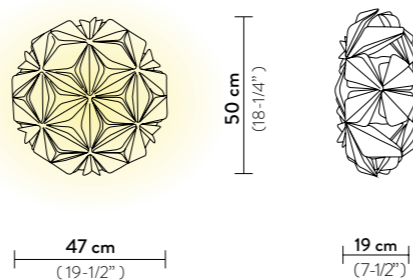

## LA VIE CEILING/WALL MEDIUM

Light Source: 2 X 12W E27 LED Filament Bulbs

Dimmable: with dimmable bulbs

Materials: Opalflex®, Lentiflex®

With: Magnetic hanging System

Weight: net 1,35 Kg - gross 2,8 Kg

Packaging: 56 x 55 x h. 23 cm