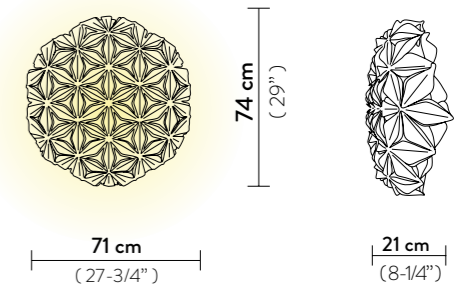

## LA VIE CEILING/WALL LARGE

Light Source: 3 X 12W E27 LED Filament Bulbs

Dimmable: with dimmable bulbs

Materials: Opalflex®, Lentiflex®

With: Magnetic hanging System

Weight: net 3,23 Kg - gross 5,8 Kg

Packaging: 80 x 80 x h. 30 cm