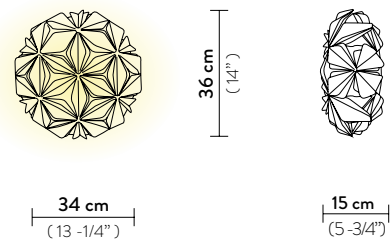

## LA VIE CEILING/WALL MINI

Light Source: 2 X 6W E12 LED Filament Bulbs

Dimmable: with dimmable bulbs

Materials: Opalflex®, Lentiflex®

With: Magnetic hanging System

Weight: net 1,63 lbs - gross 2,65 lbs

Packaging: 14,17 x 14,96 x h. 5,91 in