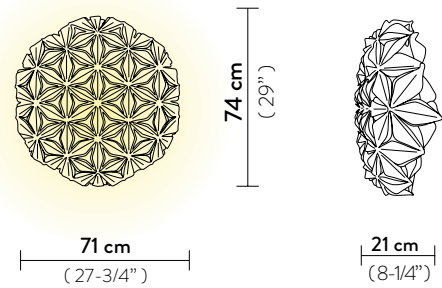

Packaging: 31,5 x 31,5 x h. 11,81 in

FINISH	PRODUCT CODE	EAN CODE	DETAILS
 WHITE	LAVCL00WHT00000000US	8024727089355	LIGHT SOURCE:  37 cm 14-1/4"
 AMBER	LAVCL00ORG00000000US	8024727089393	LIGHT SOURCE:  37 cm 14-1/4"
 BLUE	LAVCL00BLU00000000US	8024727089430	LIGHT SOURCE:  37 cm 14-1/4"