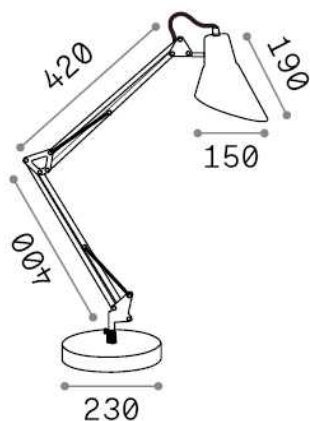

### Indoor - Table lamps

Indoor table adjustable lamp with in-built switch and direct light emission

<b>Ean</b>	8021696265285
<b>Item</b>	SALLY TL1 TOTAL BLACK
<b>Installation</b>	Table
<b>Guarantee</b>	5 years
<b>Gross weight</b>	3.45 kg
<b>Volume</b>	0.013244 m <sup>3</sup>

## Technical info

<b>Net weight</b>	2.6 kg
<b>Insulation class</b>	II
<b>Protection index</b>	IP20
<b>Compliance</b>	CE
<b>Operating temperature</b>	0° ~ +40 °C
<b>Full load efficiency</b>	X
<b>Dimmer</b>	NO
<b>Power output</b>	220-240 V AC Integrated switch button
<b>Power supply</b>	Not required
<b>Adjustability</b>	YES