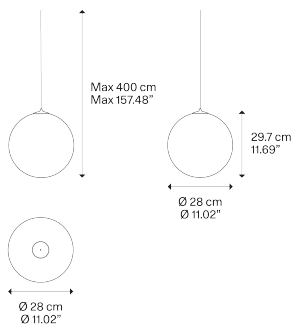

Random Solo 28

Light source

LED
2700 K
3 W / 450 lm
350 mA
CRI 90
MacAdam 3-Step

or

LED
3000 K
3 W / 480 lm
350 mA
CRI 90
MacAdam 3-Step

LED and driver included

Diffuser: Blown glass

	Code 2700 K	Code 3000 K
Clear	17115 0027	17115 0030
Frosted White	17115 1327	17115 1330
Chrome	17115 4027	17115 4030
Glossy Smoke	17115 4327	17115 4330
Gold	17115 5027	17115 5030
Rose Gold	17115 5527	17115 5530
Glossy Bronze	17115 4627	17115 4630

Net weight: 1.80 kg

Parcels: 2

IP20

Energy Saving

Dim Triac

Energy efficiency class