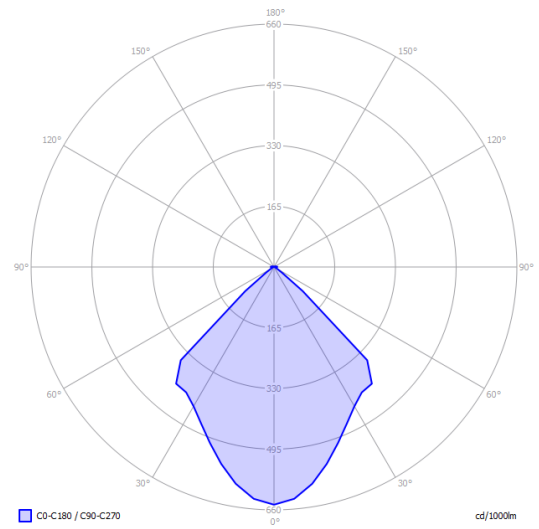

LODES

Rain

LED
2700 K
7 W / 1280 lm
350 mA
CRI 90
MacAdam 3-Step

Photometric data