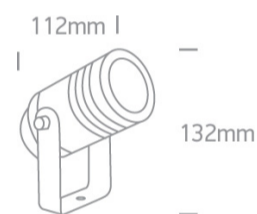

19 Garden & Underwater>GU10 Garden Spots Aluminium

67198G/B

10W garden spot, MR16, GU10, IP65, supplied with spike, for garden illumination.

Complies with standard EN60598-1 and any other specific standards.

Downloads

Dimensions

Gallery

Physical Specification

Item Group	19 Garden & Underwater
Family	GU10 Garden Spots Aluminium
Order Code	67198G/B
Colour	Black
Material	Aluminium
Shape	Circular
Height	112mm

Diameter	132mm
Surface Ceiling	Yes
Surface Wall	Yes
Surface Floor/Ground	Yes
Outdoor	Yes
Adjustable	1 Direction

Electrical Characteristics

Gear	No
Fitting + Driver	
Input Voltage	100-240V
50 Hz	Yes
60 Hz	Yes
Safety Class	
Power(Watts)	10W
IP Rating	IP65
Light Source	Replaceable lamp
Number of Lamps	1
Dimmable	No
Cable Length	150cm
F Mark	

Illumination Data

Illumination Diagram

Packing Info

Box Length	11cm
Box Width	9cm
Box Height	19cm

Box Weight

0.658kg

Pcs/Carton

12