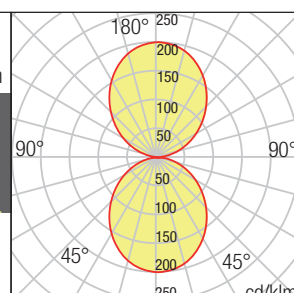

LED removal by a specialist	Yes
	DRIVER removal by a specialist	Yes

	Anti rust and corrosion treatment	No

	Front sea suitable	No

KUB
90719/20
I_{max} 199 cd/klm