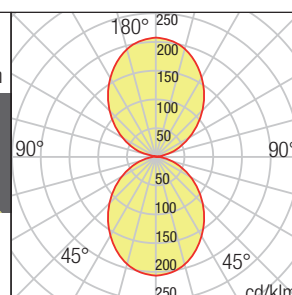

LED removal by a specialist	Yes
	DRIVER removal by a specialist	Yes

	Anti rust and corrosion treatment	No
	Front sea suitable	No

KUB
90717/18
Imax 208 cd/klm