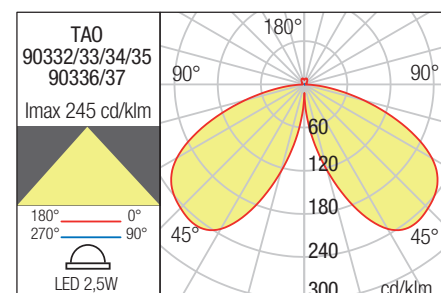

LED removal by a specialist	Yes
	DRIVER removal by a specialist	Yes

	Anti rust and corrosion treatment	Yes
	Front sea suitable	No