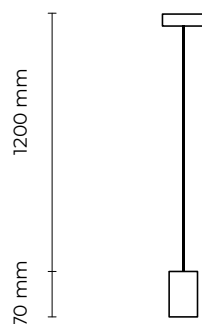

Technical Data Sheet

No.6

Product description

The No.6 pendant lamp combines industrial design ideas with Scandinavian simplicity. Thanks to the elegant copper details, the design is a simple but distinctive addition to any space. Use the luminaire individually or in groups for any space in the home, workplace, restaurant or retail space.

Technical description

Mains voltage	220 - 240 V AC, 50 - 60Hz
Socket	E27 (max 15W)
Material	Steel
Light source	Not included
Cord length	120cm (or based on request)
IP protection	IP20
Surface finish	Powder coating
Housing colors	RAL 9003, 9005, 5010, 3017, 6027
Ambient temperature	0 °C to +40 °C
Cord colors	17 variants (or based on request)
Warranty	5 years

Dimensions

Product code

The technical specifications of the luminaire are determined through the combination of 3 categories, which result in a unique product code.

	Value	Code
Model	No6	No6
Housing color	RAL 9003 <input type="checkbox"/>	WH
	RAL 9005 <input type="checkbox"/>	BL
	RAL 5010 <input type="checkbox"/>	BE
	RAL 3017 <input type="checkbox"/>	PK
	RAL 6027 <input type="checkbox"/>	GR
	Custom	CS RAL XXXX
Cord color	White <input type="checkbox"/>	0111
	Black <input type="checkbox"/>	0900
	Black / White <input type="checkbox"/>	0900z
	Gray <input type="checkbox"/>	8765
	Dark blue <input type="checkbox"/>	4867
	Light blue <input type="checkbox"/>	4906
	Cyan <input type="checkbox"/>	5305
	Cyan / White <input type="checkbox"/>	5395z
	Light green <input type="checkbox"/>	5474
	Dark green <input type="checkbox"/>	5744
	Light brown <input type="checkbox"/>	7953
	Orange <input type="checkbox"/>	2166
	Red <input type="checkbox"/>	3119
	Red / White <input type="checkbox"/>	3119z
	Pink <input type="checkbox"/>	3358
	Purple <input type="checkbox"/>	4406
	Yellow <input type="checkbox"/>	1257
Custom cord color	CSC RAL XXX	
Cord length	1.2m	1200
	Custom length	CL XXXX mm

Code example: No6 WH 0900 1200