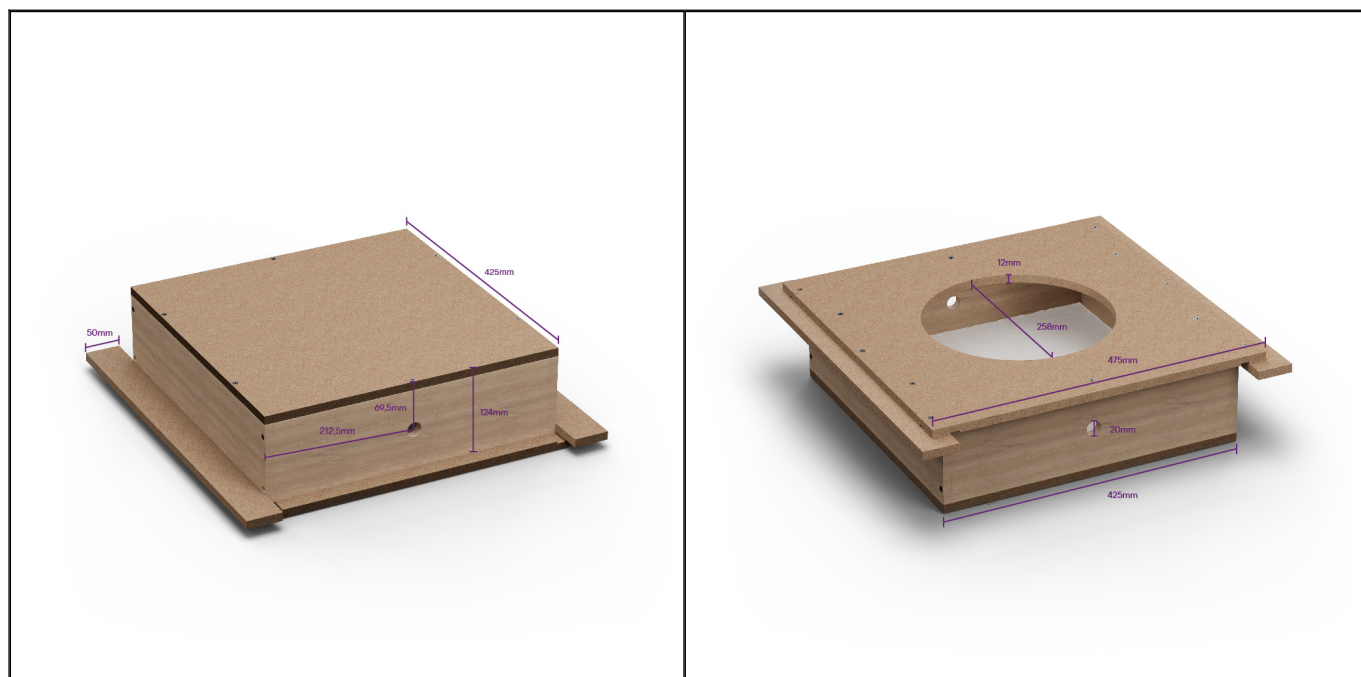

### Back Box Install 10

Part No: 610160

## About the product

The built-in housing is the perfect complement for the Install Speaker 10 for when you want to use it in an open installation environment (such as a perforated acoustic ceiling).

- Dimensions: 475x475 mm
- Installation depth including baffle: 136 mm
- Speaker outlet: Ø 258 mm
- Internal volume: 18 l
- Cable entry: 2x20 mm
- Material: medium-density fibreboard (MDF), dampened with acoustic fleece
- Pre-drilled holes and millings for easy installation

## Weight & dimensions

<b>Product dimensions (baffle)</b>	475 x 475 mm / 18.7" x 18.7"
<b>Product dimensions (rear box without baffle)</b>	425 x 425 x 124 mm / 16.73" x 16.73" x 4.88"
<b>Installation depths (incl. baffle)</b>	136 mm / 5.35"
<b>Speaker outlet Ø</b>	258 mm / 10.16"
<b>Interior volume</b>	18L
<b>Net weight</b>	5.6 kg
<b>Total weight</b>	6.4 kg
<b>Surface</b>	unprocessed
<b>Insulating material back wall</b>	acoustic fleece (polyester)

- Maße: 475x475 mm
- Einbautiefe inkl. Schallwand: 136 mm
- Lautsprecherauslass: Ø 258 mm
- Innenvolumen: 18 l
- Kabelzuführung: 2x20 mm
- Material: Mitteldichte Faserplatte (MDF), mit Akustikfleece gedämpft
- Vorgebohrte Löcher und Einfräsungen für einfache Montage