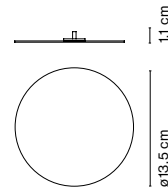

Disc accessory + magnet

Magnet accessory