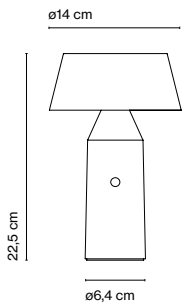

#METROPOLISlikes

Bicoca

Armrest accessory + magnet

Disc accessory + magnet

Magnet accessory

Bicoca

Light source:
LED SMD 1A 3,5W 2700K CRI90 398lm
Luminaire:
In 5 Vdc 1,5A 241lm

LED included

Battery life:
5 hours in peak power
10 hours in half power
20 hours in a quarter power

Battery charging time: 10h.

info@marset.com

Color polycarbonate and shade. Opal diffuser polycarbonate. Stainless steel and teflon joint.

- Off-white (RAL 9001)
- Anthracite (RAL 7026)
- Red wine (RAL 3005)
- Light blue (PANTONE 7542)
- Pale pink (PANTONE 5015)
- Yellow (RAL 1032)

* 3 positions dimmer

- [Download](#) Assembly instructions
- [Download](#) Energy label
- [Download](#) 2D
- [Download](#) 3D
- [Download](#) Photometric data

The Bicoca is born with the optimism of brightening life and accompanying the good times, wherever you go. This new colorful, lightweight portable lamp projects an intimate light that adds warmth to all your personal spaces.