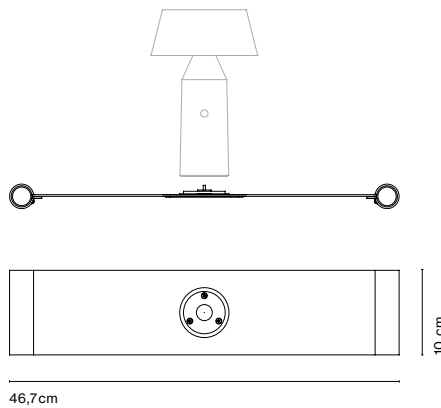

Armrest accessory + magnet

Disc accessory + magnet

Magnet accessory