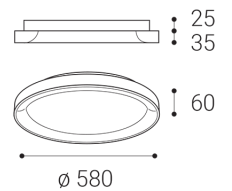

BELLA SLIM 78

60W 2CCT 3000K/4000K 4200 lm