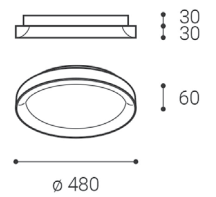

BELLA SLIM 58

48W 2CCT 3000K/4000K 3360 lm