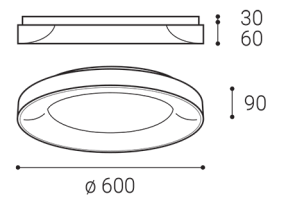

BELLA 80   80W   2CCT 3000/4000K   5520 lm