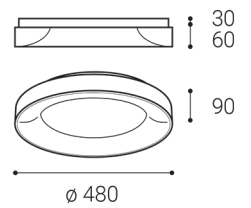

BELLA 60   50W   2CCT 3000K/4000K   3450 lm