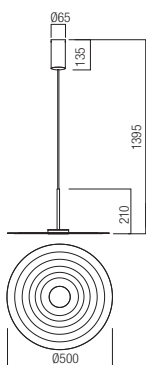

01-3045

- art. **01-3044** Matt White
- art. **01-3045** Matt Auburn
- art. **01-3046** Matt Olive
- art. **01-3047** Matt Black

01-3047

Led type	SMD LED 2835 36 pcs x 0,36W
Power	13W
Input	220-240V, 50/60Hz
Color temperature	3000K
Lumen source	1450 lm
Lumen system	723 lm
CRI	90
Not dimmable	