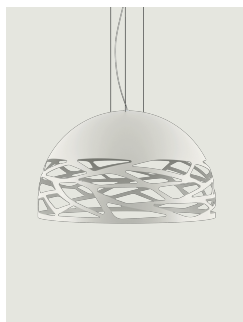

### Model Kelly small dome 50

Seductive beauty with a bold personality thanks to the strong and precise laser cuts, which lighten the metal of the lampshade and create an intriguing play of light and shadow. Kelly is a multifaceted family of suspension and wall lamps that stand out with elegance in any living space thanks to the variety of available forms and finishes.

## Photometric data

E27 LED  
3 × 25 W

W / L max 12 cm  
W / L max 4.72"

## Options of Kelly

Kelly medium dome 60

Kelly large dome 80