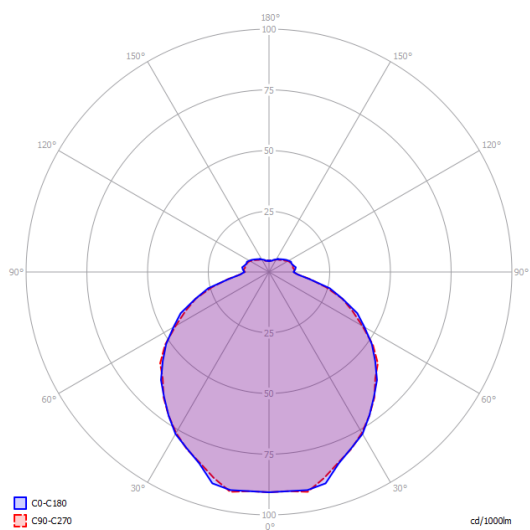

Kelly medium sphere 50

Light source

E27 Classic A60  
3 × max 46 W Eco

or

E27 LED  
3 × 25 W

W / L max 12 cm  
W / L max 4.72"

Structure: Metal

Matte White – 9010

Parcels: 2

IP20

Energy Saving

Dim

Kelly medium sphere 50

E27 Classic A60  
3 x max 46 W Eco

Photometric data

E27 LED  
3 x 25 W

W / L max 12 cm  
W / L max 4.72"

Options of Kelly sphere

Kelly small sphere 40

Kelly large sphere 80