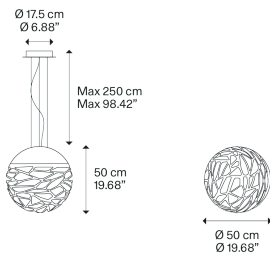

Kelly medium sphere 50

Light source

E27 Classic A60  
3 × max 46 W Eco

or

E27 LED  
3 × 25 W

W / L max 12 cm  
W / L max 4.72"

Structure: Metal

Matte White – 9010

Coppery Bronze

Diffuser: Glass

Polished White

Polished White

Code

14123 1000

14123 3500

Net weight: 9.00 kg

Parcels: 2

IP20

Energy Saving

Dim

Kelly medium sphere 50

E27 Classic A60  
3 x max 46 W Eco

Photometric data

E27 LED  
3 x 25 W

W / L max 12 cm  
W / L max 4.72"

Options of Kelly sphere

Kelly small sphere 40

Kelly large sphere 80