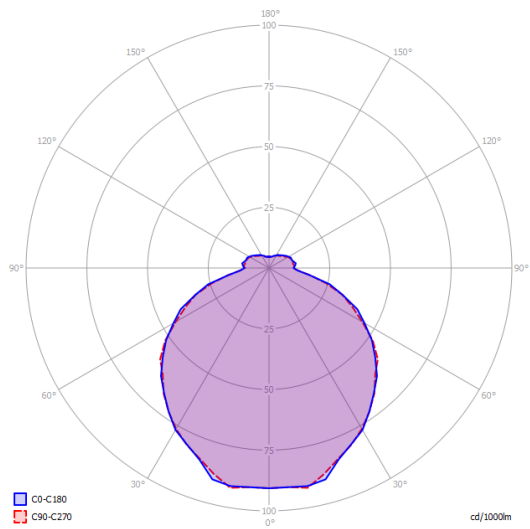

Kelly medium sphere 50

Light source

E27 Classic A60  
3 × max 46 W Eco

or

E27 LED  
3 × 25 W

W / L max 12 cm  
W / L max 4.72"

Structure: Metal

Matte White – 9010

Parcels: 2

IP20

Energy Saving

Dim

Kelly medium sphere 50

E27 Classic A60  
3 x max 46 W Eco

Photometric data

E27 LED  
3 x 25 W

W / L max 12 cm  
W / L max 4.72"

Options of Kelly sphere

Kelly small sphere 40

Kelly large sphere 80