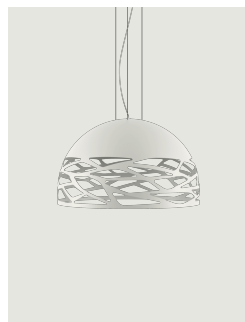

Kelly,
Design by Andrea Tosetto

Model Kelly medium dome 60

Seductive beauty with a bold personality thanks to the strong and precise laser cuts, which lighten the metal of the lampshade and create an intriguing play of light and shadow. Kelly is a multifaceted family of suspension and wall lamps that stand out with elegance in any living space thanks to the variety of available forms and finishes.

Kelly medium dome 60

Light source

E27 Classic A60
3 × max 46 W Eco

or

E27 LED
3 × 25 W

W / L max 12 cm
W / L max 4.72"

Structure: Metal

Matte White – 9010

Matte Black – 9005

Coppery Bronze

Matte Champagne

Diffuser: Glass

Polished White

Polished White

Polished White

Polished White

Energy Saving

Dim

Kelly medium dome 60

E27 Classic A60
3 × max 46 W Eco

Photometric data

E27 LED
3 × 25 W

W / L max 12 cm
W / L max 4.72"

Options of Kelly