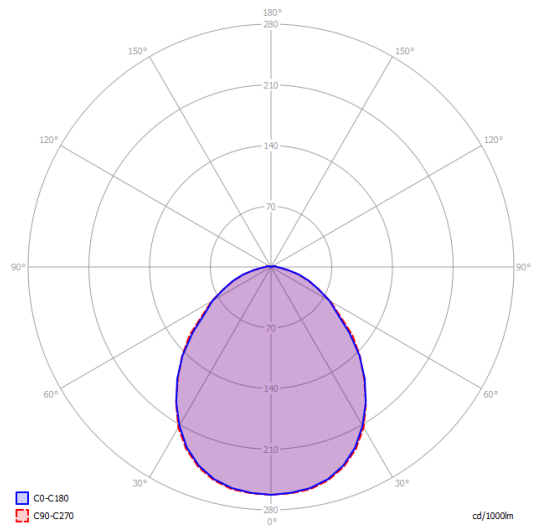

Kelly large dome 80

Light source

E27 Classic A60
4 x max 46 W Eco

or

E27 LED
4 x 25 W

W / L max 12 cm
W / L max 4.72"

Structure: Metal

 Matte White – 9010

Energy Saving 

Dim 

Kelly large dome 80

E27 Classic A60
4 x max 46 W Eco

Photometric data

E27 LED
4 x 25 W

W / L max 12 cm
W / L max 4.72"

Options of Kelly