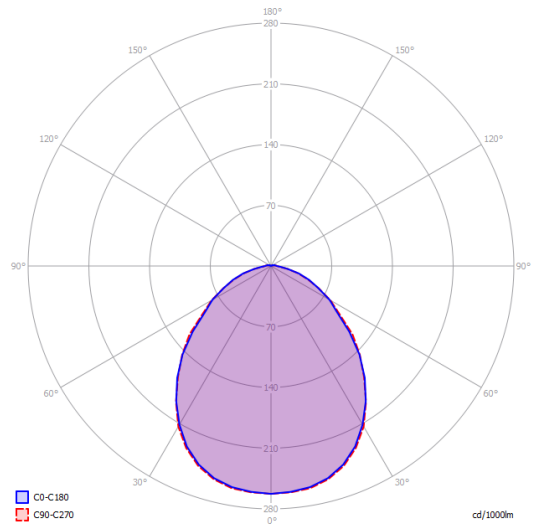

Kelly large dome 80

Light source

E27 Classic A60
4 x max 46 W Eco

or

E27 LED
4 x 25 W

W / L max 12 cm
W / L max 4.72"

Structure: Metal

 Matte White – 9010

Energy Saving 

Dim 

Kelly large dome 80

E27 Classic A60
4 x max 46 W Eco

Photometric data

E27 LED
4 x 25 W

W / L max 12 cm
W / L max 4.72"

Options of Kelly