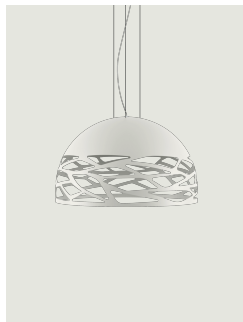

Kelly,
Design by Andrea Tosetto

Model Kelly large dome 80

Seductive beauty with a bold personality thanks to the strong and precise laser cuts, which lighten the metal of the lampshade and create an intriguing play of light and shadow. Kelly is a multifaceted family of suspension and wall lamps that stand out with elegance in any living space thanks to the variety of available forms and finishes.

Kelly large dome 80

Light source

E27 Classic A60
4 x max 46 W Eco

or

E27 LED
4 x 25 W

W / L max 12 cm
W / L max 4.72"

Structure: Metal

 Matte White – 9010

 Matte Black – 9005

 Coppery Bronze

 Matte Champagne

Diffuser: Glass

 Polished White

 Polished White

 Polished White

 Polished White

Energy Saving 

Dim 

Kelly large dome 80

E27 Classic A60
4 x max 46 W Eco

Photometric data

E27 LED
4 x 25 W

W / L max 12 cm
W / L max 4.72"

Options of Kelly