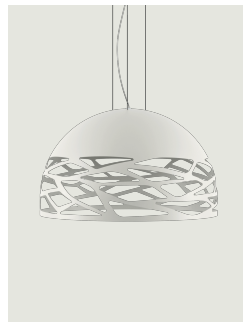

Kelly,
Design by Andrea Tosetto

Model Kelly large dome 80

Seductive beauty with a bold personality thanks to the strong and precise laser cuts, which lighten the metal of the lampshade and create an intriguing play of light and shadow. Kelly is a multifaceted family of suspension and wall lamps that stand out with elegance in any living space thanks to the variety of available forms and finishes.

Kelly large dome 80

Light source

E27 Classic A60
4 x max 46 W Eco

or

E27 LED
4 x 25 W

W / L max 12 cm
W / L max 4.72"

Structure: Metal

 Matte White – 9010

Energy Saving 

Dim 

Kelly large dome 80

E27 Classic A60
4 x max 46 W Eco

Photometric data

E27 LED
4 x 25 W

W / L max 12 cm
W / L max 4.72"

Options of Kelly

Kelly small dome 50

Kelly medium dome 60