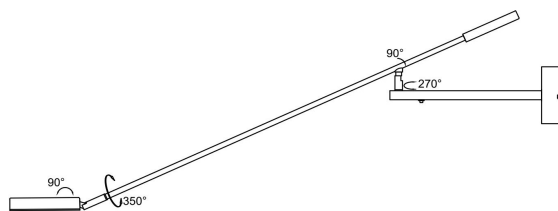

NO.1

NO.2

NO.3

MAX 6W
550 Lumen

Model: MOD070WL-L6B3K

Collection: Modern

Series: Fad

Wall Lamps