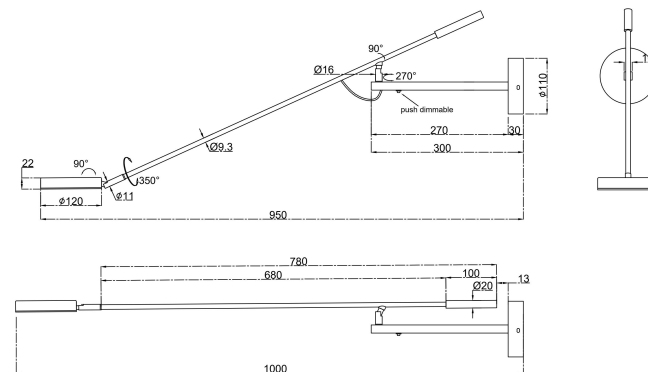

NO.1

NO.2

NO.3

MAX 6W
550 Lumen

Model: MOD070WL-L6B3K

Collection: Modern

Series: Fad

Wall Lamps