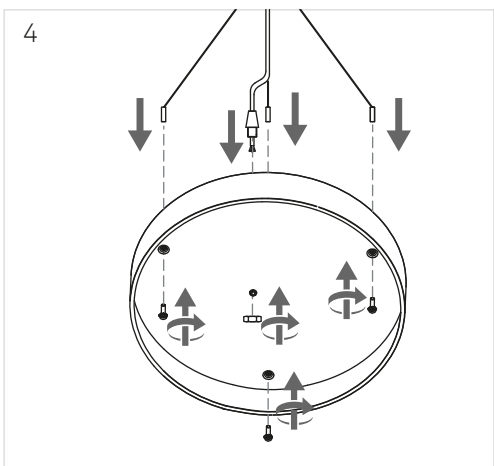

6

PENDANT KIT NOT INCLUDED

1

2

3

4

5

LightForLife