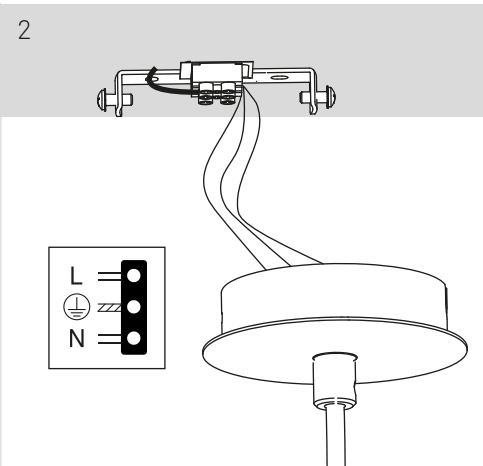

6

PENDANT KIT NOT INCLUDED

1

2

3

4

5

LightForLife