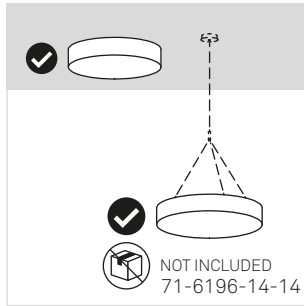

CAPRICE

i LightForLife

- 2.4 GHz ON
2. smartapp.tuya.com/lightforlifsmart
3. ON
4. 5s

APP

+

leds-c4.com/sites/default/files/media/files/manual-lightforlife-en.pdf

i CASAMBI

1. ON
2. casambi.com
3. ON

1. OFF
2. L N
3. 4000K 3000K 2700K

i LightForLife

- 2.4 GHz ON
2. smartapp.tuya.com/lightforlifsmart
3. ON
4. 5s

- 4.

5. ON