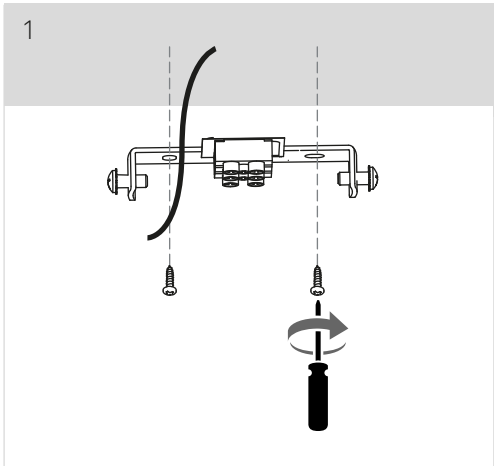

1. OFF
2. L N
3. 4000K 3000K 2700K

i LightForLife

- 2.4 GHz ON
- smartapp.tuya.com/lightforlifsmart
- ON
- 5s
-
-

- 4.

5. ON

6

PENDANT KIT NOT INCLUDED

1