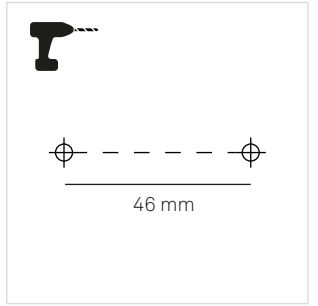

1. OFF
2. L N
3. 4000K 3000K 2700K

i LightForLife

- 2.4 GHz ON
- smartapp.tuya.com/lightforlifsmart
- ON
- 5s
-
-

- 4.

5. ON

6

PENDANT KIT NOT INCLUDED

1