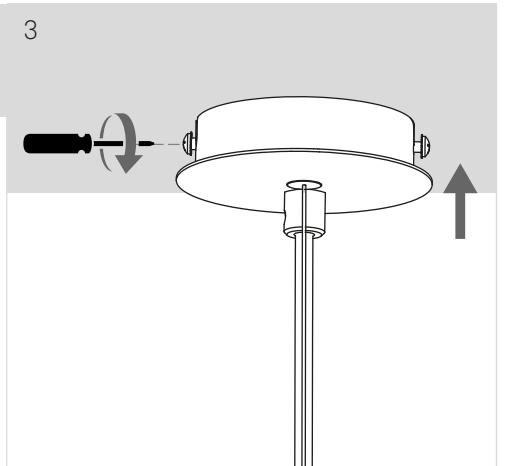

6

PENDANT KIT NOT INCLUDED

1

2

3

4

5

LightForLife