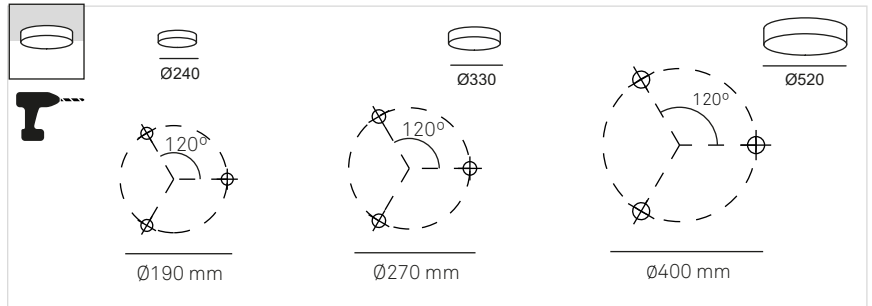

CAPRICE

i LightForLife

- 2.4 GHz ON
2. smartapp.tuya.com/lightforlifsmart
3. ON
4. 5s

APP

+

leds-c4.com/sites/default/files/media/files/manual-lightforlife-en.pdf

i CASAMBI

1. ON
2. casambi.com
3. ON

1. OFF
2. L N
3. 4000K 3000K 2700K

i LightForLife

- 2.4 GHz ON
2. smartapp.tuya.com/lightforlifsmart
3. ON
4. 5s

- 4.

5. ON