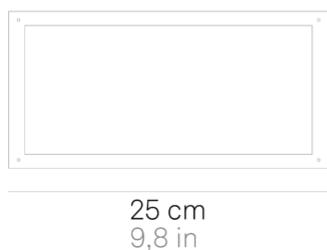

Home _wall-ceiling

Wall-ceiling and floor lamps with a matt white, dark grey or corten painted die-cast aluminium frame, a satin-finish white cast glass (wall-ceiling) or transparent polycarbonate (floor) diffuser. The high IP rating (IP54) makes the lamps ideal for indoor and outdoor use.