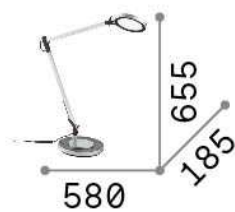

General info

Indoor - Table lamps

Indoor table adjustable and dimmable lamp with integrated LED sources, in-built switch and direct light emission

Ean	8021696204895
Item	FUTURA TL ALLUMINIO
Installation	Table
Guarantee	5 years
Gross weight	1.99 kg
Volume	0.006874 m ³

Technical info

Net weight	1.83 kg
Insulation class	II
Protection index	IP20
Compliance	CE
Operating temperature	0° ~ +40 °C
Full load efficiency	X
Dimmer	1, Touch dimmer
Power output	100-240 V AC 50/60 Hz Integrated switch button Touch switch
Power supply	In-built, included Replaceable, electronic
Adjustability	YES

Source info

Integrated source	Integrated LED module
Replaceable source	No
Power	LED 12,5 W
Emission	Direct
Max consumption	max 12,5 W
Features LED	LED SMD
CCT LED	4000 K
Duration LED (t. 25°C)	25000 h
CRI	> 80
Light beam flux	1100 lm
Useful light flux	750 lm
Standby power	< 0.50 W