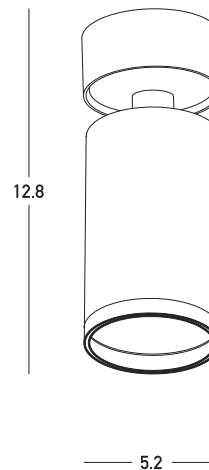

## Product Data Sheet

Date: 14/02/2023  
[www.zambelislights.gr](http://www.zambelislights.gr)

Code S123

Color: Sandy White

### Indoor Lighting

Bulb	GU 10
Power	40W MAX
Voltage	220-240V
Operating Frequency	50/60Hz
Dimensions	Ø: 5.2cm H: 12.8cm
Spot	Ø: 5.2cm H: 9.3cm
Base	Ø: 5.2cm H: 3cm
Material	Aluminum
Special Feature	Driver Included

### Description

Ceiling Spot made of Aluminum  
 in a Sandy White Finish.

5213010019145

[www.zambelislights.gr](http://www.zambelislights.gr) | [www.zambelislights.com](http://www.zambelislights.com)