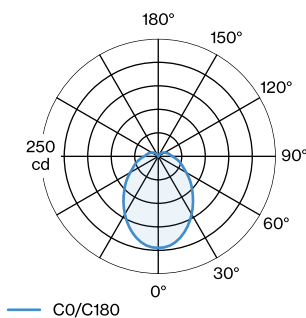

WEVER & DUCRÉ
LIGHTING

WETRO 1.0

236188TS9

Project
Type
Notes
Quantity
Date

GENERAL

Ceiling , Suspended
 Smoked Striped
 IP20
 Interior
 Output: 615 lm
 CIE flux code: 45 71 89 84 100

LED

colour warm dimming
 1800 K - 2850 K
 CRI ≥ 90
 L80 / 50000 h
 3 SDCM

ELECTRICAL

phase-cut dim
 220 - 240 V
 Total connected power 12.2 W
 Class 2

PHYSICAL

Diameter 150 mm
 Height 87 mm
 0.56 kg
 incl. 4.0 m suspension

Ceiling suspended luminaire made from artisanal handblown glass in Smoked Striped; inclusive adjustable cable suspension max. 4000mm in Signal Black; PCB 3-step binning; phase-cut dim; light colour colour warm dimming; binning initial MacAdam ≤ 3 SDCM; CRI ≥ 90; 220 - 240 V; degree of protection IP20; PC2; ceiling base not included; light source replaceable by an authorized professional;

LIGHT DISTRIBUTION

[236188TS9] The technical data represent rated values for an ambient temperature of 25°C. The data values for the luminous flux are initially subject to a tolerance of +/- 10%, those for the electrical connected load are initially subject to a tolerance of +/- 10%, and those for the colour temperature are initially subject to a tolerance of +/- 150 K. No liability is assumed for typographical or printing errors. The general terms and conditions of Wever & Ducré BV apply.
 © Wever & Ducré BV · Spinnerijstraat 99/21 · 8500 Kortrijk · Belgium · www.weverducre.com