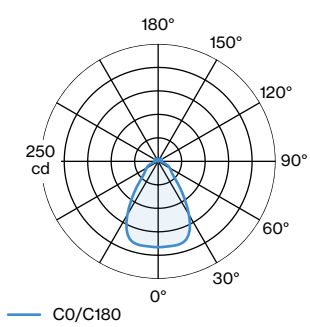

WEVER & DUCRÉ
LIGHTING

WETRO 1.0

236189TW9

Project
Type
Notes
Quantity
Date

GENERAL

Ceiling
Suspended
Taupe White
IP20
Interior
355 lm

LED

1800 K - 2850 K
CRI 90
L80 / 50000 h
3-step binning

PHYSICAL

Diameter 150 mm
Height 87 mm
0.56 kg
incl. 4.0 m suspension

ELECTRICAL

phase-cut dim
220 - 240 V
Total connected power 11.9 W
PC2
Safety distance 0.3 m

LIGHT DISTRIBUTION

WEVER & DUCRÉ
LIGHTING

WETRO 1.0