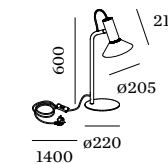

## 1.1

PAR16 max. 15W | GU10  
100-240VAC | 50-60Hz  
aluminium | steel  
cable plug with hand switch

IP20 0°-45° | 0°-30° 2.35kg