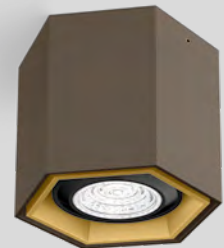

PRIVATE RESIDENCE | TOM BEIGE/NESS* HUNGARY

OPTIONAL

inner reflector max. 10W
wet painted polycarbonate

CODE	
900199W3	white
900199G3	yellow
900199Q3	brown
900199B3	black

HEXO mini

CEILING SURFACE

1.0

PAR16 max. 12W | GU10
100-240VAC | 50-60Hz
aluminium powder coated
brushed lacquered

IP20 0.15kg

CODE	
258420W0	white
258420G0	yellow
258420Q0	brown
258420B0	black

OPTIONAL

PAR16 6.5W | GU10 | phase-cut dim
CODE

2700K 460lm	901228W3
2700K 437lm	901228B3
3000K 500lm	901228W5
3000K 457lm	901228B5