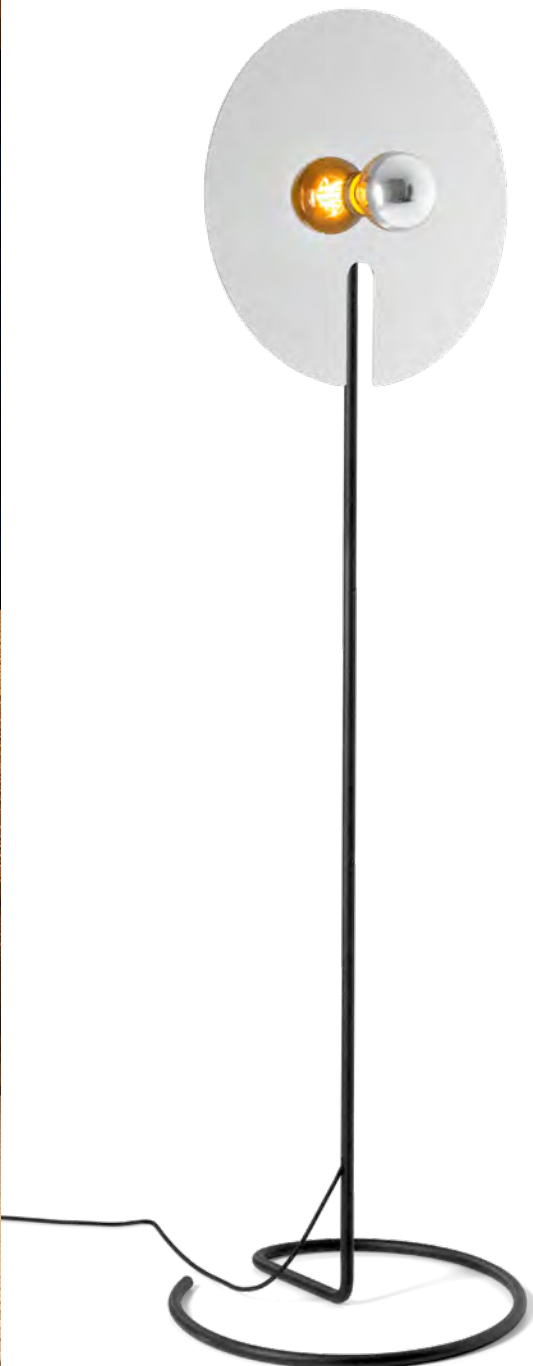

MIRRO

FLOOR SURFACE

2.0

G95 max. 15W | E27 | dimmable
220-240VAC | 50-60Hz
aluminium | steel powder coated
one side reflective composite panel
cable plug with dimmer switch

IP20 3.30kg

3.0

G95 max. 15W | E27 | dimmable
220-240VAC | 50-60Hz
aluminium | steel powder coated
one side reflective composite panel
cable plug with dimmer switch

IP20 3.70kg

	CODE
	6311EOGB0
	6311EONB0
	6311EOLB0

OPTIONAL

G95 5.1W/5.6W | E27 | phase-cut dim
gold mirror

	CODE
2200K 371lm	9003E156
2700K 464lm	9003E142

G95 5.6W | E27 | phase-cut dim
silver mirror

	CODE
2700K 464lm	9003E157

	CODE
	6312EOGB0
	6312EONB0
	6312EOLB0

OPTIONAL

G95 5.1W/5.6W | E27 | phase-cut dim
gold mirror

	CODE
2200K 371lm	9003E156
2700K 464lm	9003E142

G95 5.6W | E27 | phase-cut dim
silver mirror

	CODE
2700K 464lm	9003E157