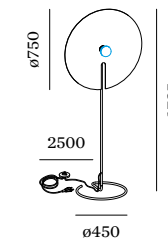

MIRRO

FLOOR SURFACE

2.0

G95 max. 15W | E27 | dimmable
220-240VAC | 50-60Hz
aluminium | steel powder coated
one side reflective composite panel
cable plug with dimmer switch

IP20 3.30kg

3.0

G95 max. 15W | E27 | dimmable
220-240VAC | 50-60Hz
aluminium | steel powder coated
one side reflective composite panel
cable plug with dimmer switch

IP20 3.70kg

	CODE
	6311EOGB0
	6311EONB0
	6311EOLB0

OPTIONAL

G95 5.1W/5.6W | E27 | phase-cut dim
gold mirror

	CODE
2200K 371lm	9003E156
2700K 464lm	9003E142

G95 5.6W | E27 | phase-cut dim
silver mirror

	CODE
2700K 464lm	9003E157

	CODE
	6312EOGB0
	6312EONB0
	6312EOLB0

OPTIONAL

G95 5.1W/5.6W | E27 | phase-cut dim
gold mirror

	CODE
2200K 371lm	9003E156
2700K 464lm	9003E142

G95 5.6W | E27 | phase-cut dim
silver mirror

	CODE
2700K 464lm	9003E157