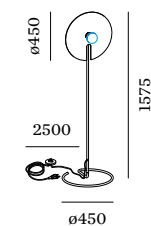

MIRRO

FLOOR SURFACE

2.0

G95 max. 15W | E27 | dimmable
220-240VAC | 50-60Hz
aluminium | steel powder coated
one side reflective composite panel
cable plug with dimmer switch

IP20 3.30kg

3.0

G95 max. 15W | E27 | dimmable
220-240VAC | 50-60Hz
aluminium | steel powder coated
one side reflective composite panel
cable plug with dimmer switch

IP20 3.70kg

	CODE
	6311EOGB0
	6311EONB0
	6311EOLB0

OPTIONAL

G95 5.1W/5.6W | E27 | phase-cut dim
gold mirror

	CODE
2200K 371lm	9003E156
2700K 464lm	9003E142

G95 5.6W | E27 | phase-cut dim
silver mirror

	CODE
2700K 464lm	9003E157

	CODE
	6312EOGB0
	6312EONB0
	6312EOLB0

OPTIONAL

G95 5.1W/5.6W | E27 | phase-cut dim
gold mirror

	CODE
2200K 371lm	9003E156
2700K 464lm	9003E142

G95 5.6W | E27 | phase-cut dim
silver mirror

	CODE
2700K 464lm	9003E157