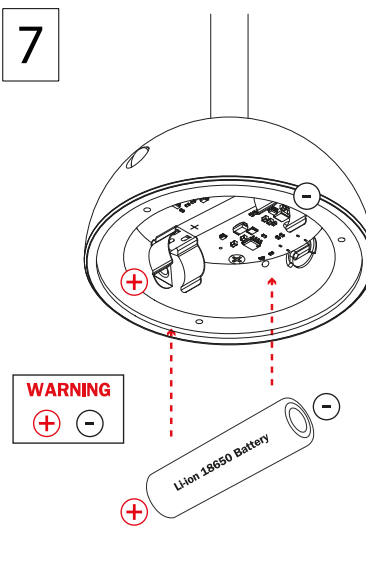

ARTICOLO -
CABLESS02-...

ca creative cables

MOSAIC S.p.A.
Lungo Dora P. Colletta n.113/9
10153 - Torino (TO) ITALY
www.creative-cables.com
Made in Italy

1xMAX 4 W E27

5V DC

Cl. III IP20

UNBOXING

1

NOT INCLUDED

2

3

4

How to replace the battery
Comment remplacer la batterie
So ersetzen Sie die Batterie
Cómo cambiar la batería
Come sostituire la batteria

Size	18650
Battery Chemistry	Li - ion
Battery	Rechargeable
Voltage	3.7 V
Min Capacity mAh	From 2000 up tp 5000 mAh
Battery Version	Flat top
Circuit Protective	Unprotected
Height mm	65 mm
Diameter mm	18,5 mm

5

6

7

8