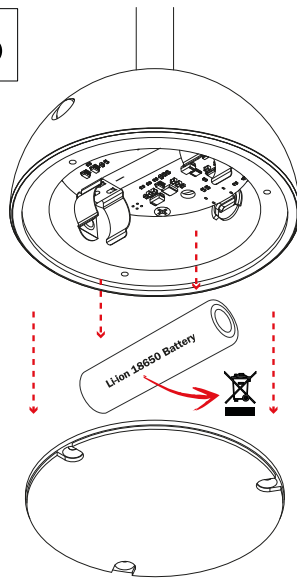

ARTICOLO -
CABLESS02-...

ca creative cables

MOSAIC S.p.A.
Lungo Dora P. Colletta n.113/9
10153 - Torino (TO) ITALY
www.creative-cables.com
Made in Italy

1xMAX 4 W E27

5V DC

Cl. III IP20

UNBOXING

1

NOT INCLUDED

2

3

4

How to replace the battery
Comment remplacer la batterie
So ersetzen Sie die Batterie
Cómo cambiar la batería
Come sostituire la batteria

Size	18650
Battery Chemistry	Li - ion
Battery	Rechargeable
Voltage	3.7 V
Min Capacity mAh	From 2000 up tp 5000 mAh
Battery Version	Flat top
Circuit Protective	Unprotected
Height mm	65 mm
Diameter mm	18,5 mm

5

6

7

8