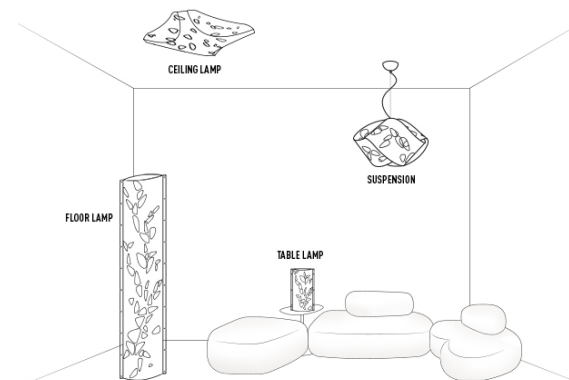

PRODUCT	SIZE	COLOUR	CODE
CEILING-WALL LAMP "PLANA L" Bulbs E27: 4 X 24W max FBT or 4 X 8W LED Filament Made of: Opalflex® With: MagneticSystem® Weight: net Kg 3,00 - gross Kg 5,50 Package: 80 x 80 x h25cm CE IP 20		☐ WHITE	BIO14PLF0003WI
CEILING-WALL LAMP "PLANA M" Bulbs E27: 2 X 20W max FBT (max 105mm) or 3 X 8W LED Filament Made of: Opalflex® With: MagneticSystem® Weight: net Kg 2,00 - gross Kg 3,00 Package: 54,5 x 14 x h56cm CE IP 20		☐ WHITE	BIO14PLF0002WI
CEILING-WALL LAMP "PLANA S" Bulbs E27: 2 X 20W FBT (max 115mm) or 2 X 8W LED Filament Made of: Opalflex® With: MagneticSystem® Weight: net Kg 0,60 - gross Kg 1,00 Package: 39 x 36 x h9,5cm CE IP 20		☐ WHITE	BIO14PLF0001WI
SUSPENSION "NODO" Bulbs E27: 1 X 24W FBG or 1 X 8W LED Filament Made of: Opalflex® Weight: net Kg 1,50 - gross Kg 2,00 Package: 48 x 32 x h50cm CE IP 20		☐ WHITE	BIO14SOS0000WI

BIOS ENTIRE COLLECTION

ENERGY CLASS