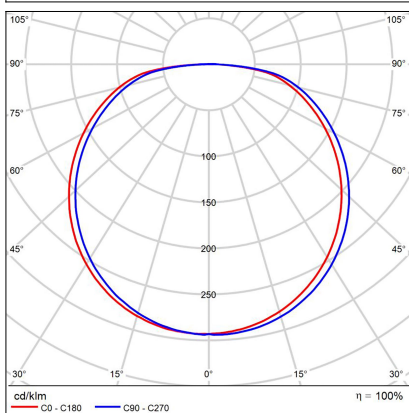

BELLA SLIM 48, CF

Code:	1271658
Color:	COFFEE / RAL 8025
Material:	ALUMINIUM/PMMA
Power:	38W
Color temperature:	3000K/4000K
Lumen output:	2660lm
Efficacy:	70lm/W
Color rendering index:	90+
SDCM:	< 3
Light beam angle:	160°
Light Source:	LED
Dimmable:	ON/OFF
LED lifetime:	L80B20 50.000h
Driver:	950 mA
Voltage / Frequency:	220-240V/50-60Hz
Dimensions luminaire:	d480 mm x h60 mm
Product weight kg:	2,4 kg
Packing carton:	1
Package dimensions:	520 mm x 520 mm x 85 mm