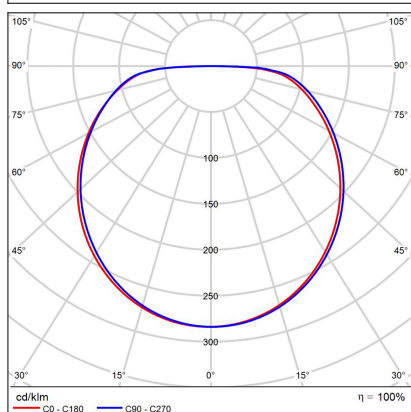

# BELLA SLIM 78, W

|                               |                         |
|-------------------------------|-------------------------|
| <b>Code:</b>                  | 1271751DT               |
| <b>Color:</b>                 | WHITE / RAL 9003        |
| <b>Material:</b>              | ALUMINIUM/PMMA          |
| <b>Power:</b>                 | 60W                     |
| <b>Color temperature:</b>     | 3000K/4000K             |
| <b>Lumen output:</b>          | 4200lm                  |
| <b>Efficacy:</b>              | 70lm/W                  |
| <b>Color rendering index:</b> | 90+                     |
| <b>SDCM:</b>                  | < 3                     |
| <b>Light beam angle:</b>      | 160°                    |
| <b>Light Source:</b>          | LED                     |
| <b>Dimmable:</b>              | TRIAC                   |
| <b>LED lifetime:</b>          | L80B20 50.000h          |
| <b>Driver:</b>                | 2x750mA                 |
| <b>Voltage / Frequency:</b>   | 220-240V/50-60Hz        |
| <b>Dimensions luminaire:</b>  | d780 mm x h60 mm        |
| <b>Product weight kg:</b>     | 5,2 kg                  |
| <b>Packing carton:</b>        | 1                       |
| <b>Package dimensions:</b>    | 820 mm x 820 mm x 86 mm |