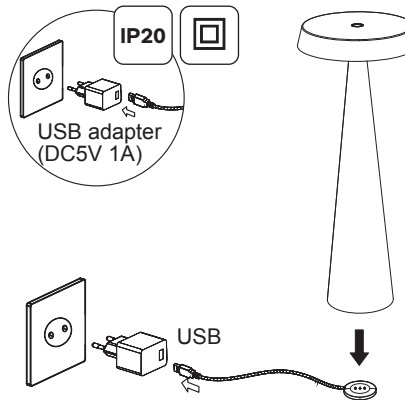

TAO

Art. 90332, 90333, 90334, 90335, 90336, 90337
SMD LED, 2,5W

TOUCH ON/OFF
Memory of brightness.
Every time switch on the lamp, the lighting brightness is the same as the previous setting.

TOUCH STEPLESS DIMMER

CHARGE

CHARGE MODE