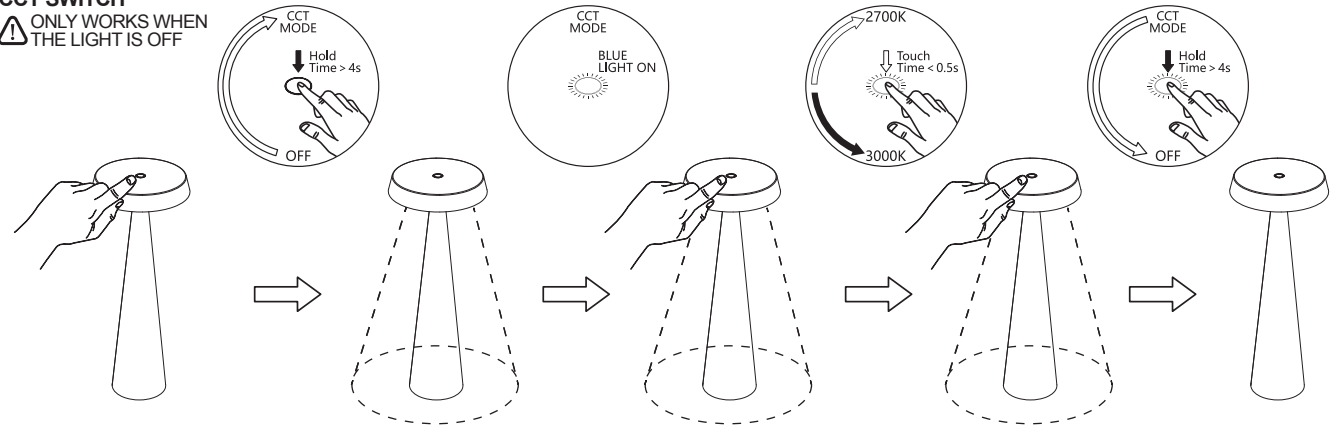

TAO

Art. 90332, 90333, 90334, 90335, 90336, 90337
SMD LED, 2,5W

TOUCH ON/OFF
Memory of brightness.
Every time switch on the lamp, the lighting brightness is the same as the previous setting.

TOUCH STEPLESS DIMMER

⚠ ONLY WORKS WHEN THE LIGHT IS ON

CCT SWITCH

⚠ ONLY WORKS WHEN THE LIGHT IS OFF

If there is no operation within 10 seconds, the lamp will automatically quit from the colour temperature switching mode.

⚠ **Avoid direct sunlight**

CHARGE

CHARGE MODE