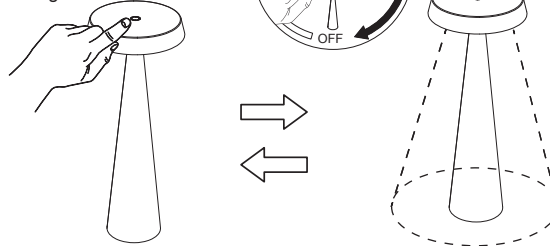

TAO

Art. 90332, 90333, 90334, 90335, 90336, 90337
SMD LED, 2,5W

TOUCH ON/OFF
Memory of brightness.
Every time switch on the lamp, the lighting brightness is the same as the previous setting.

TOUCH STEPLESS DIMMER

⚠ ONLY WORKS WHEN THE LIGHT IS ON

CCT SWITCH

⚠ ONLY WORKS WHEN THE LIGHT IS OFF

If there is no operation within 10 seconds, the lamp will automatically quit from the colour temperature switching mode.

⚠ **Avoid direct sunlight**