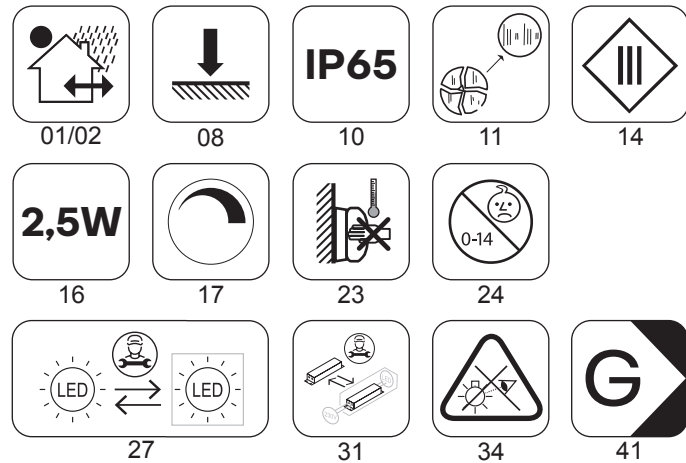

TAO

Art. 90332, 90333, 90334, 90335, 90336, 90337
SMD LED, 2,5W

TOUCH ON/OFF
Memory of brightness.
Every time switch on the lamp, the lighting brightness is the same as the previous setting.

TOUCH STEPLESS DIMMER

⚠ ONLY WORKS WHEN THE LIGHT IS ON

CCT SWITCH

⚠ ONLY WORKS WHEN THE LIGHT IS OFF

If there is no operation within 10 seconds, the lamp will automatically quit from the colour temperature switching mode.

⚠ **Avoid direct sunlight**

CHARGE

CHARGE MODE