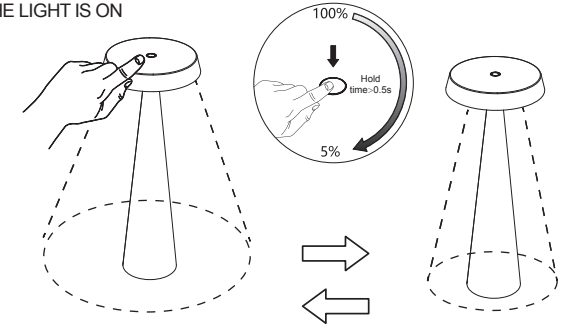

TAO

Art. 90332, 90333, 90334, 90335, 90336, 90337
SMD LED, 2,5W

TOUCH ON/OFF
Memory of brightness.
Every time switch on the lamp, the lighting brightness is the same as the previous setting.

TOUCH STEPLESS DIMMER

⚠ ONLY WORKS WHEN THE LIGHT IS ON

CCT SWITCH

⚠ ONLY WORKS WHEN THE LIGHT IS OFF

If there is no operation within 10 seconds, the lamp will automatically quit from the colour temperature switching mode.

⚠ **Avoid direct sunlight**