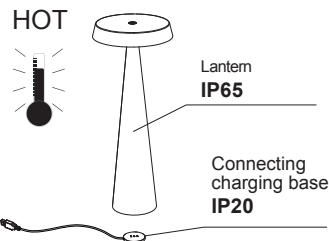

TAO

Art. 90332, 90333, 90334, 90335, 90336, 90337
SMD LED, 2,5W

TOUCH ON/OFF
Memory of brightness.
Every time switch on the lamp, the lighting brightness is the same as the previous setting.

TOUCH STEPLESS DIMMER

⚠ ONLY WORKS WHEN THE LIGHT IS ON

CCT SWITCH

⚠ ONLY WORKS WHEN THE LIGHT IS OFF

If there is no operation within 10 seconds, the lamp will automatically quit from the colour temperature switching mode.

⚠ **Avoid direct sunlight**

CHARGE

CHARGE MODE