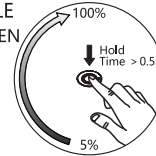

STEPLESS DIMMABLE

ONLY WORKS WHEN THE LIGHT IS ON.