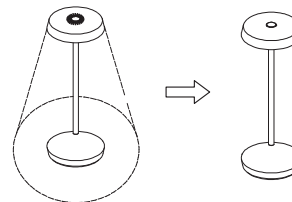

CCT SWITCH

ONLY WORKS WHEN THE LIGHT IS OFF.

CHARGE

MAX 6 HOURS

6 hours (full recharging)

100% → 0%

9 hours (100% light intensity)