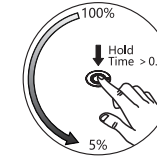

STEPLESS DIMMABLE

ONLY WORKS WHEN THE LIGHT IS ON.