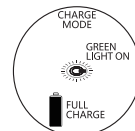

CHARGE

MAX 6 HOURS

6 hours (full recharging)

100% → 0%

9 hours (100% light intensity)