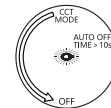

CCT SWITCH

ONLY WORKS WHEN THE LIGHT IS OFF.