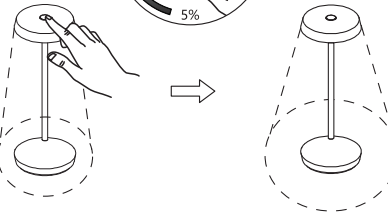

STEPLESS DIMMABLE

ONLY WORKS WHEN THE LIGHT IS ON.