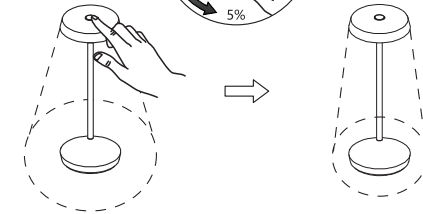

STEPLESS DIMMABLE

ONLY WORKS WHEN THE LIGHT IS ON.