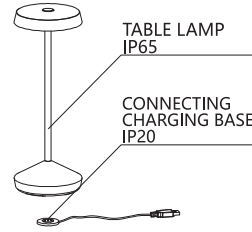

SOPHIE

Art. 90313, 90314, 90315
90316, 90317, 90318, 90319
SMD LED, 2,2W