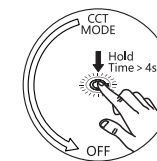

CCT SWITCH

ONLY WORKS WHEN THE LIGHT IS OFF.