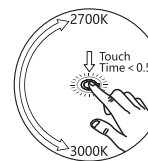

CCT SWITCH

ONLY WORKS WHEN THE LIGHT IS OFF.