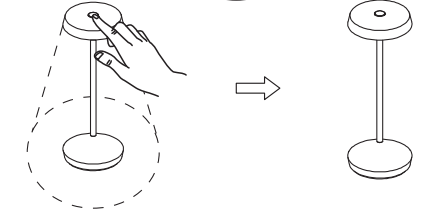

SOPHIE

Art. 90313, 90314, 90315
90316, 90317, 90318, 90319
SMD LED, 2,2W

TOUCH ON

Memory of brightness. Every time switch on the lamp, the lighting brightness is the same as the previous setting.

TOUCH OFF

STEPLESS DIMMABLE

ONLY WORKS WHEN THE LIGHT IS ON.

CCT SWITCH

ONLY WORKS WHEN THE LIGHT IS OFF.

CHARGE

MAX 6 HOURS

6 hours (full recharging)

100% → 0%

9 hours (100% light intensity)