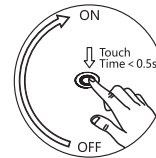

TOUCH ON

Memory of brightness. Every time switch on the lamp, the lighting brightness is the same as the previous setting.