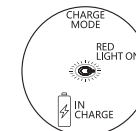

CHARGE

MAX 6 HOURS

6 hours (full recharging)

100% → 0%

9 hours (100% light intensity)