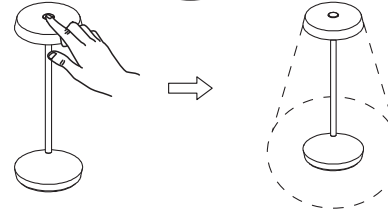

TOUCH ON

Memory of brightness. Every time switch on the lamp, the lighting brightness is the same as the previous setting.