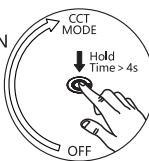

CCT SWITCH

ONLY WORKS WHEN THE LIGHT IS OFF.