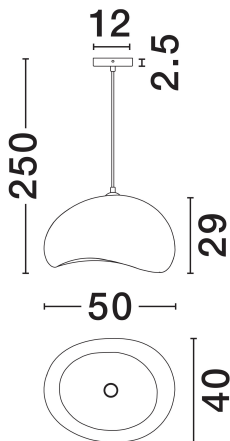

NOVA LUCE

PRODUCT DATASHEET

Version: 001

PRODUCT PHOTOGRAPH

TECHNICAL DRAWING

GENERAL INFORMATION

Product Code	9002674
Collection	Indoor
Product Category	Suspension
Product Family	Aere
Mounting Location	Wall
Application Environment	Indoor
Specifications	N/A

DIMENSION & WEIGHT

LxWxH (cm)	L: 50 W: 40 H: 250
Cut Out (cm)	N/A
Weight (Kgr)	3.5

MATERIAL & COLOR

Product Color	Stone Brown
Body Material	Polyurethane & Resin

APPLICATION & MOUNTING

Ambient Working Temp.	Max 45°C
Type of Protection	IP20
Dimmable	N/A
Type of Dimming	N/A
Mounting type	Surface
Mounting Depth (cm)	N/A
Led Module Replaceable	Yes
Light Source	E27

Power (Nominal)	1x12W
Input voltage (Nominal)	220-240V
Mains Frequency	50/60Hz

PHOTOMETRICAL DATA

Luminous Flux	N/A
Color Temperature	N/A
Light Color (Designation)	N/A

WARRANTY

Warranty	3 Years
----------	----------------