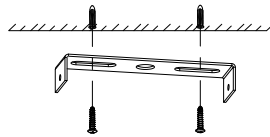

NOVA LUCE

9002674

1

Turn off the general switch

2

Drill holes & apply plastic anchors
With screws

3

Connect the wires

4

Apply the side screws

5

Apply the bulb

6

Turn on the general switch