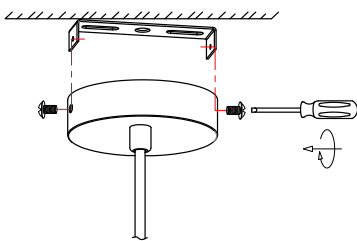

NOVA LUCE

9002674

1

Turn off the general switch

2

Drill holes & apply plastic anchors
With screws

3

Connect the wires

4

Apply the side screws

5

Apply the bulb

6

Turn on the general switch