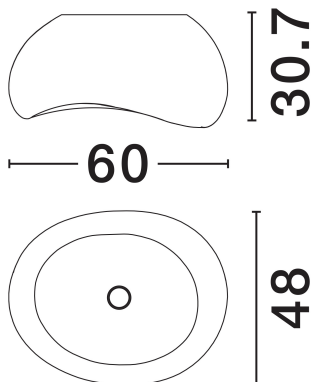

TECHNICAL DRAWING

APPLICATION & MOUNTING

Ambient Working Temp.	Max 45°C
Type of Protection	IP20
Dimmable	N/A
Type of Dimming	N/A
Mounting type	Surface
Mounting Depth (cm)	N/A
Led Module Replaceable	Yes
Light Source	E27

NOVA LUCE S.A

Schimatari Viotias
32009, Greece

+30 22620 58 121
+30 22620 56 743

info@novaluce.com
www.novaluce.com