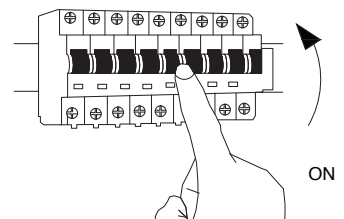

NOVA LUCE

9002662

1

Turn off the general switch

2

Align, mark, drill holes
& Apply the screws

3

Connect the 3 wires.

4

Apply the side screws

5

Screw the bulb .

6

Turn on the general switch