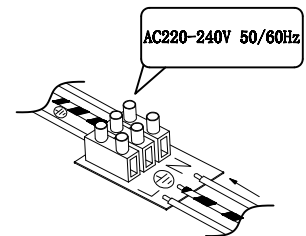

NOVA LUCE

9002662

1

Turn off the general switch

2

Align, mark, drill holes
& Apply the screws

3

Connect the 3 wires.

4

Apply the side screws

5

Screw the bulb .

6

Turn on the general switch