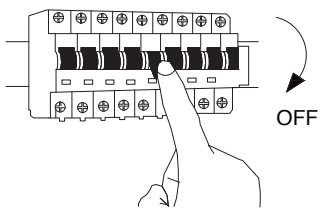

NOVA LUCE

9002662

1

Turn off the general switch

2

Align, mark, drill holes
& Apply the screws

3

Connect the 3 wires.

4

Apply the side screws

5

Screw the bulb .

6

Turn on the general switch