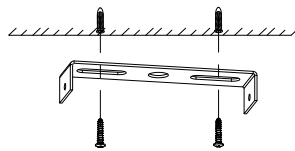

NOVA LUCE

9002662

1

Turn off the general switch

2

Align, mark, drill holes
& Apply the screws

3

Connect the 3 wires.

4

Apply the side screws

5

Screw the bulb .

6

Turn on the general switch