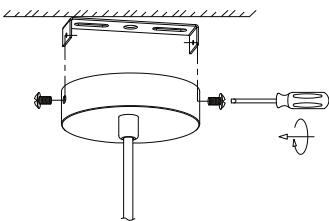

NOVA LUCE

9002662

1

Turn off the general switch

2

Align, mark, drill holes
& Apply the screws

3

Connect the 3 wires.

4

Apply the side screws

5

Screw the bulb .

6

Turn on the general switch