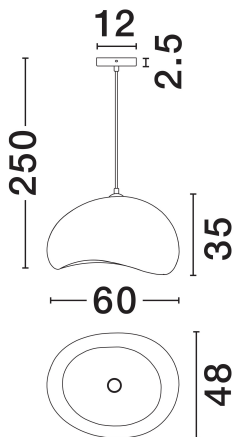

NOVA LUCE

PRODUCT DATASHEET

Version: 001

PRODUCT PHOTOGRAPH

TECHNICAL DRAWING

GENERAL INFORMATION

Product Code	9002662
Collection	Indoor
Product Category	Suspension
Product Family	Aere
Mounting Location	Wall
Application Environment	Indoor
Specifications	N/A

DIMENSION & WEIGHT

LxWxH (cm)	L: 60 W: 48 H: 250
Cut Out (cm)	N/A
Weight (Kgr)	4.6

MATERIAL & COLOR

Product Color	Stone White
Body Material	Polyurethane & Resin

APPLICATION & MOUNTING

Ambient Working Temp.	Max 45°C
Type of Protection	IP20
Dimmable	N/A
Type of Dimming	N/A
Mounting type	Surface
Mounting Depth (cm)	N/A
Led Module Replaceable	Yes
Light Source	E27

Power (Nominal)	1x12W
Input voltage (Nominal)	220-240V
Mains Frequency	50/60Hz

PHOTOMETRICAL DATA

Luminous Flux	N/A
Color Temperature	N/A
Light Color (Designation)	N/A

WARRANTY

Warranty	3 Years
----------	----------------