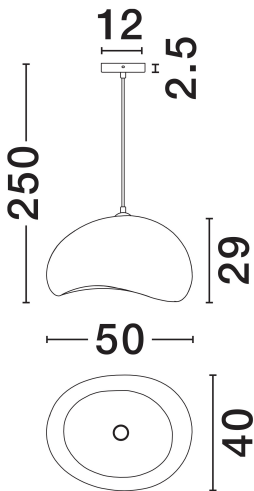

## PRODUCT PHOTOGRAPH

## TECHNICAL DRAWING

## DIMENSION & WEIGHT

LxWxH (cm)	L: 50 W: 40 H: 250
Cut Out (cm)	N/A
Weight (Kgr)	2.9