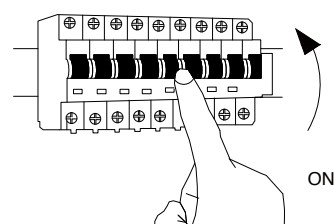

NOVA LUCE 9002069 9002070 9002073

1

Turn off the general switch

2

Remove the nut

3

Drill holes & apply plastic anchors
With screws

4

Connect wires

5

Apply the nut

6

Turn on the general switch