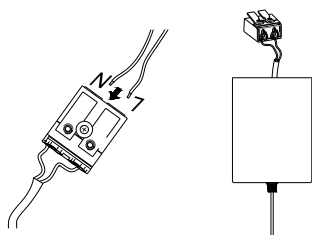

NOVA LUCE 9002069 9002070 9002073

1

Turn off the general switch

2

Remove the nut

3

Drill holes & apply plastic anchors
With screws

4

Connect wires

5

Apply the nut

6

Turn on the general switch