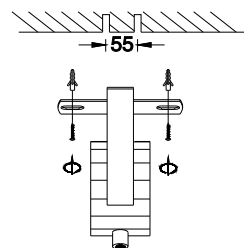

NOVA LUCE 9002069 9002070 9002073

1

Turn off the general switch

2

Remove the nut

3

Drill holes & apply plastic anchors
With screws

4

Connect wires

5

Apply the nut

6

Turn on the general switch