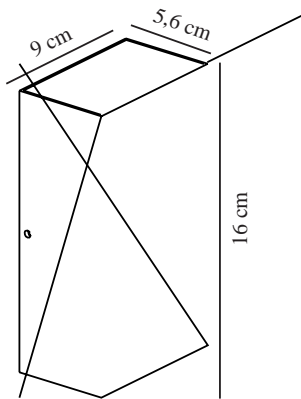

ROLD FLAT | WALL LIGHT | SANDED

84151008

nordlux®

Voltage (V): 230 Volt
IP degree: IP54
Class (Class 1, Class 2, Class 3):
Class 1 (Earth contact)
Socket type: LED Module
Parallel connection: True

Primary material: Metal
Secondary material: Glass
Colour of the glass: Clear
Suitable for Seaside: False
Colour: Sanded

Height (cm): 16
Width (cm): 9
Projection (cm): 5.6
EAN: 5704924012419
TUN: 2277000
Item Number: 84151008
Pcs Per Master Carton: 3
Sales Box Height (cm): 17

Sales Box Width(cm): 9.5
Sales Box Depth (cm): 6.5
Sales Box Volume m³ : 0.001
Product net weight (kg): 0.6

Brightness of light (Lumen): 350
Colour temperature (Kelvin): 3000
Ra-value : 80
Lifetime (hours): 30000
Beam angle (°) : 125
Energy class: E
Actual watt (W): 10.5

- Both up- and downlight
- Built-in parallel connection
- 5-year LED guarantee